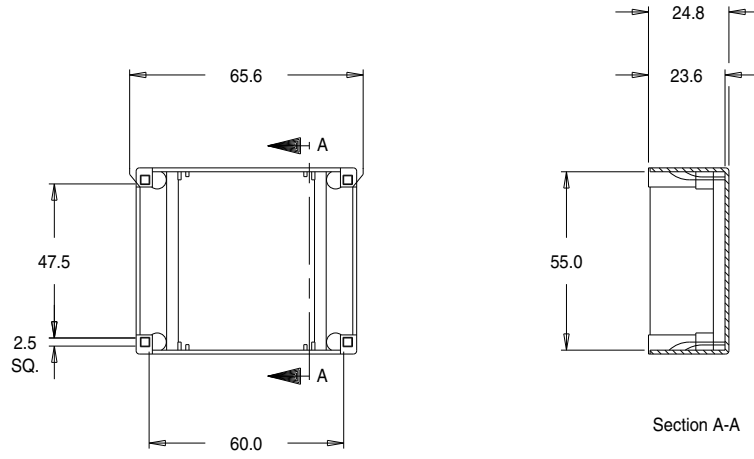

Part No. U39107  
UI39 x 10.2 'U' Range Box

Dimensions in millimetres.