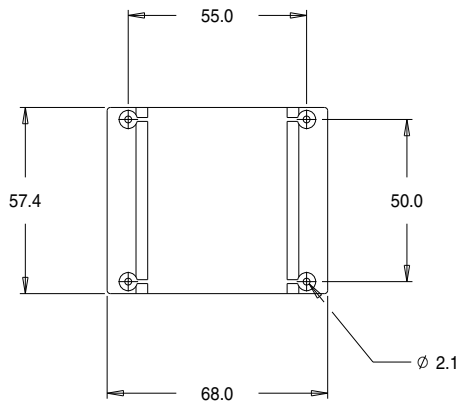

Part No. U39107  
UI39 x 10.2 'U' Range Box

Dimensions in millimetres.